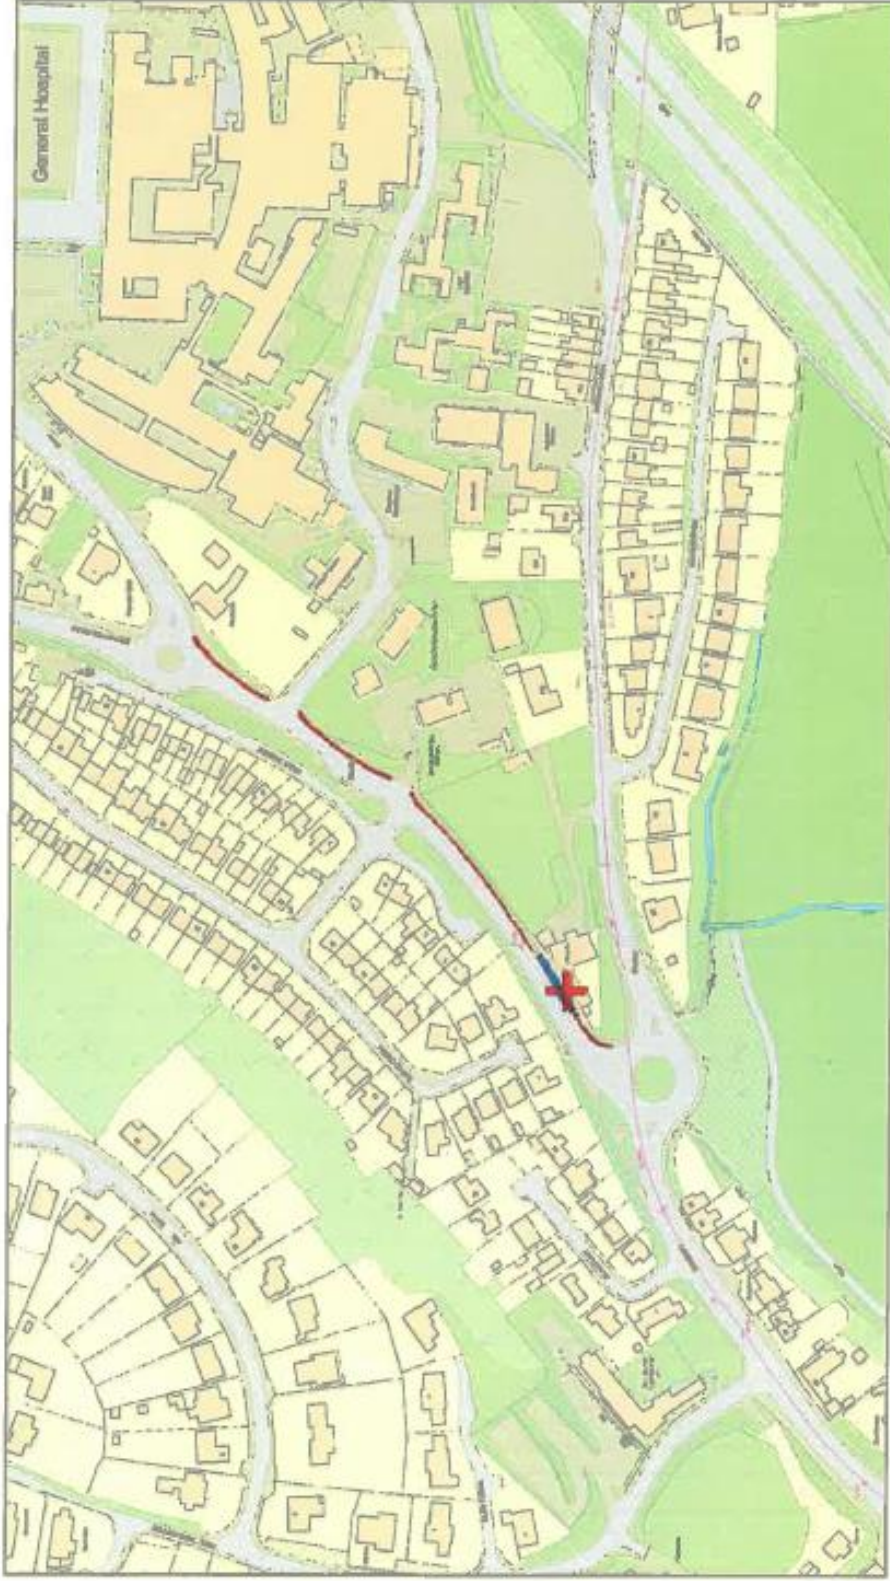

# THE GROVE, CARMARTHEN

Proposed prohibition of waiting at any time   
Existing prohibition of waiting at any time 

Graddfa  
Scale  
1:500

Canol y Map  
Map Centre  
[240573.3,220474.3]

Dyddiad  
Data  
25/02/2019

# ABERGWILI ROAD, CARMARTHEN

Proposed prohibition of waiting at any time

0 20 40 60m  
 Graddfa  
 Scale  
 1:1250

Canol y Map  
 Map Centre  
 [242751.4,221073.7]

Dyddiad  
 Date  
 02/11/2018

**BRONWYDD ROAD, CARMARTHEN**

Proposed prohibition of waiting at any time  
Existing bus stop

0 20 40 60m

Graddfa  
Scale  
1:2500

Canol y Map  
Map Centre  
[242569.9,221136.9]

Dyddiad  
Date  
02/11/2018