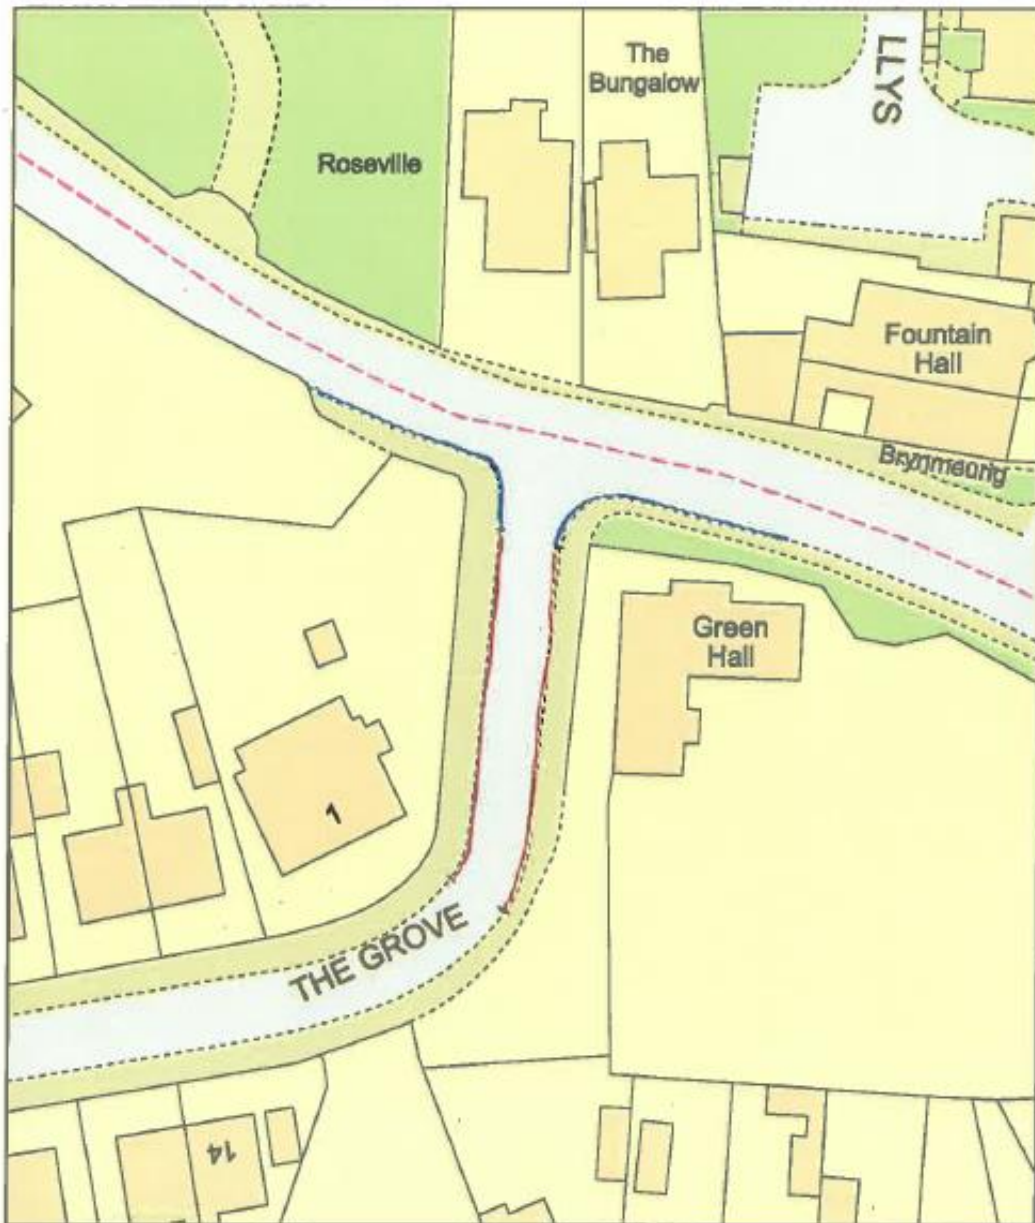

# THE GROVE, CARMARTHEN

Proposed prohibition of waiting at any time   
Existing prohibition of waiting at any time 

Graddfa  
Scale  
1:500

Canol y Map  
Map Centre  
[240573.3,220474.3]

Dyddiad  
Data  
25/02/2019

Graddfa  
Scale  
1:500

Canol y Map  
Map Centre  
[241041.2,220497.3]

Dyddiad  
Date  
04/04/2018

# ABERGWILI ROAD, CARMARTHEN

Proposed prohibition of waiting at any time

0 20 40 60m  
 Graddfa  
 Scale  
 1:1250

Canol y Map  
 Map Centre  
 [242751.4,221073.7]

Dyddiad  
 Date  
 02/11/2018

**BRONWYDD ROAD, CARMARTHEN**

Proposed prohibition of waiting at any time  
Existing bus stop

0 20 40 60m

Graddfa  
Scale  
1:2500

Canol y Map  
Map Centre  
[242569.9,221136.9]

Dyddiad  
Date  
02/11/2018